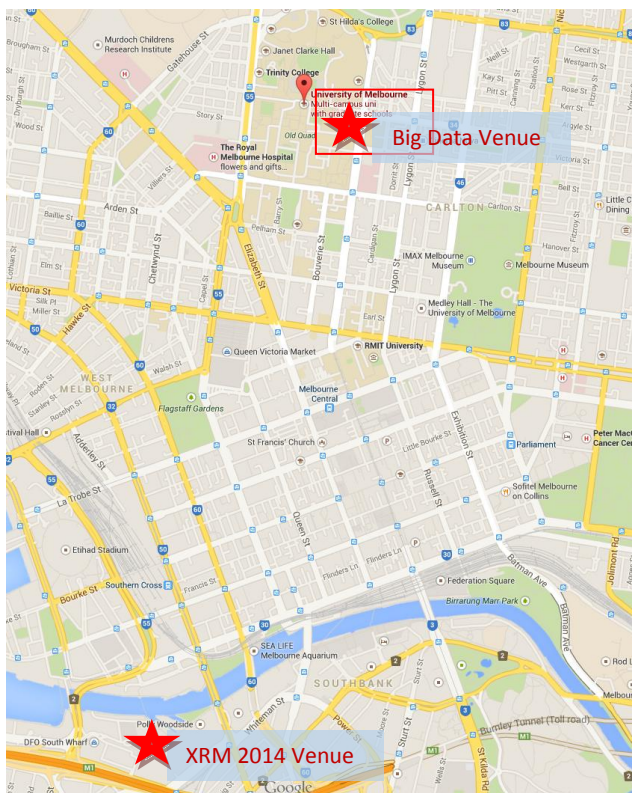

Big Data Workshop, Laby Theatre, University of Melbourne

The Laby Theatre is accessed via the bridge across Swanston Street or via the steps joining the far end of the bridge (see photo – view looking west towards the Laby Theatre from the corner of Swanston and Elgin streets)