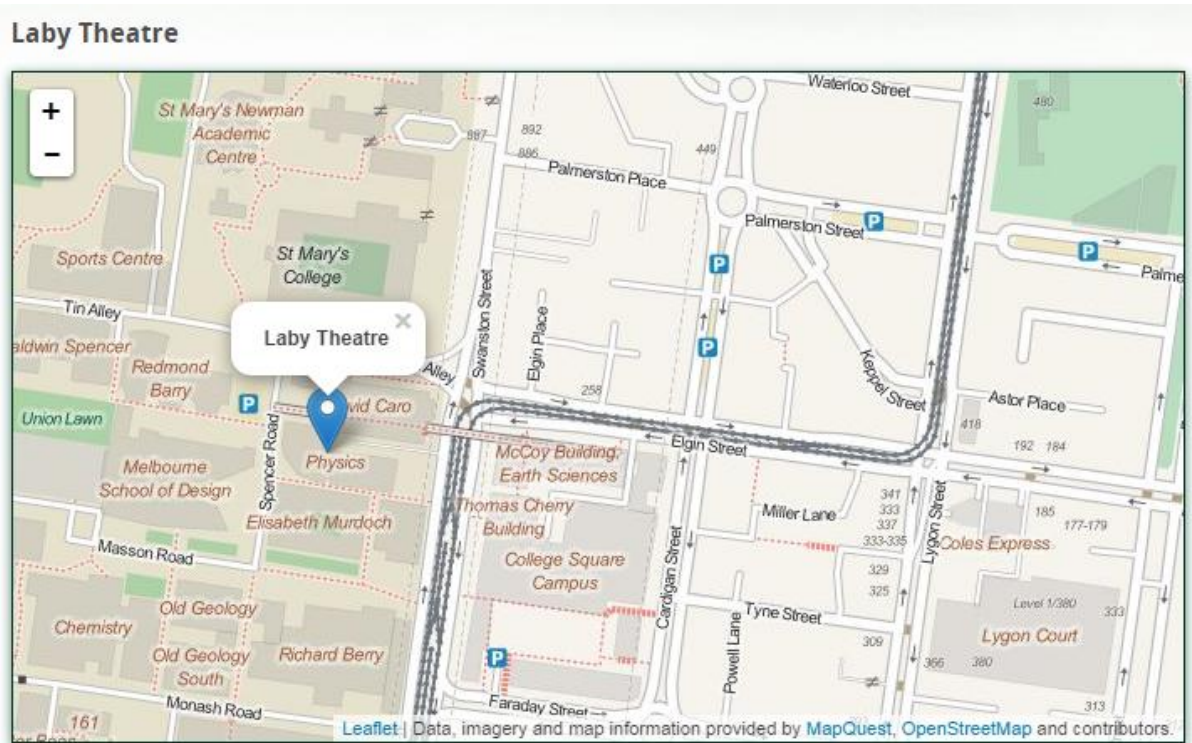

Big Data Workshop, Laby Theatre, University of Melbourne

The Laby Theatre is accessed via the bridge across Swanston Street or via the steps joining the far end of the bridge (see photo – view looking west towards the Laby Theatre from the corner of Swanston and Elgin streets)